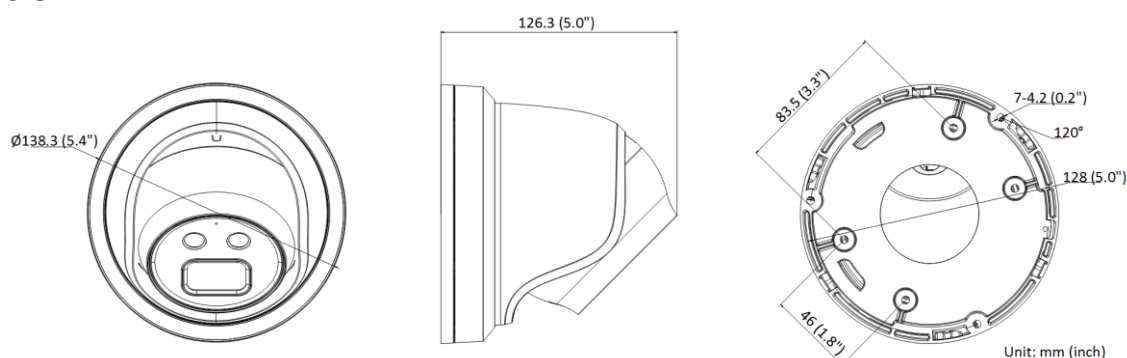

Power Consumption and Current	12 VDC, 0.48 A, max. 5.8 W PoE: (802.3af, 36 V to 57 V), 0.19 A to 0.12 A, max. 6.8 W
Power Interface	Ø5.5 mm coaxial power plug
Material	Metal except for trim ring
Camera Dimension	Ø138.3 × 126.3 mm (5.4" × 5.0")
Package Dimension	170 × 170 × 150 mm (6.7" × 6.7" × 5.9")
Camera Weight	770 g (1.7 lb.)
With Package Weight	1073 g (2.4 lb.)
Linkage Method	Upload to NAS/memory card, notify surveillance center, trigger record, trigger capture, strobe light, audible warning *Note: External device is required.
Web Client Language	32 languages English, Russian, Estonian, Bulgarian, Hungarian, Greek, German, Italian, Czech, Slovak, French, Polish, Dutch, Portuguese, Spanish, Romanian, Danish, Swedish, Norwegian, Finnish, Croatian, Slovenian, Serbian, Turkish, Korean, Traditional Chinese, Thai, Vietnamese, Japanese, Latvian, Lithuanian, Portuguese (Brazil)
General Function	Anti-flicker, heartbeat, mirror, privacy masks, flash log, password reset via e-mail, pixel counter
Software Reset	Yes
Approval	
EMC	FCC (47 CFR Part 15, Subpart B); CE-EMC (EN 55032: 2015, EN 61000-3-2: 2014, EN 61000-3-3: 2013, EN 50130-4: 2011 +A1: 2014); RCM (AS/NZS CISPR 32: 2015); IC (ICES-003: Issue 6, 2016); KC (KN 32: 2015, KN 35: 2015)
Safety	UL (UL 60950-1); CB (IEC 60950-1:2005 + Am 1:2009 + Am 2:2013); CE-LVD (EN 60950-1:2005 + Am 1:2009 + Am 2:2013); BIS (IS 13252(Part 1):2010+A1:2013+A2:2015); LOA (IEC/EN 60950-1)
Environment	CE-RoHS (2011/65/EU); WEEE (2012/19/EU); Reach (Regulation (EC) No 1907/2006)
Protection	-IU: Ingression protection: IP66 (IEC 60529-2013) -I: Ingression protection: IP67 (IEC 60529-2013)

Available Model

DS-2CD2346G2-I (2.8 mm, 4 mm, 6 mm)

DS-2CD2346G2-IU (2.8 mm, 4 mm, 6 mm)

Dimension

▪ Accessory

DS-1276ZJ-SUS
Corner Mount

DS-1271ZJ-140
Pendent Mount

DS-1273ZJ-140B
Wall Mount