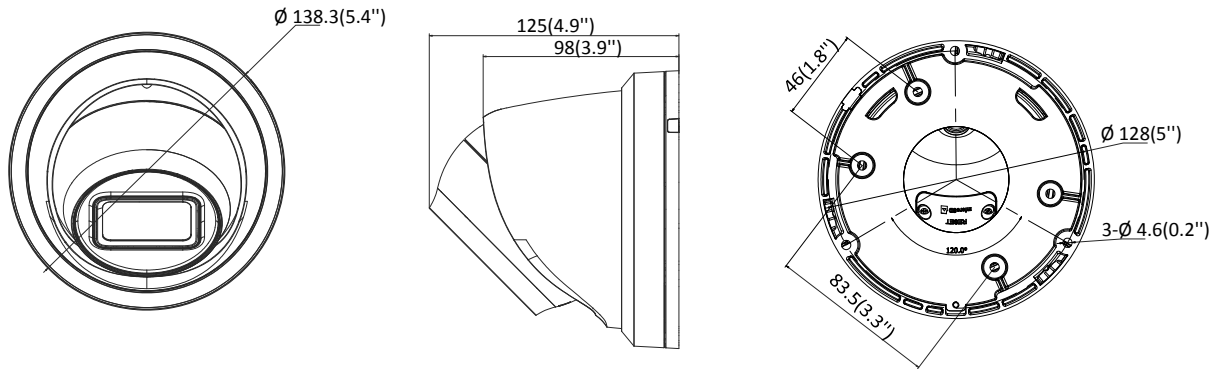

Dimensions

Unit: mm

Accessories

DS-1273ZJ-140
Wall Mount

DS-1280ZJ-DM21
Junction Box

DS-1273ZJ-140(Black)
Wall Mount

DS-1280ZJ-DM21(Black)
Junction Box