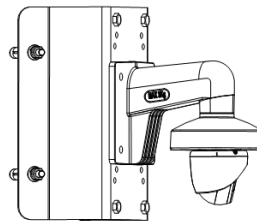

DS-1276ZJ-SUS

▪ Accessory