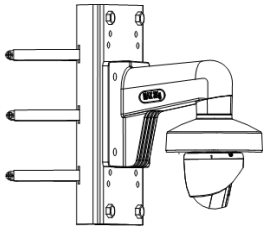

▪ Accessory

DS-1275ZJ-SUS