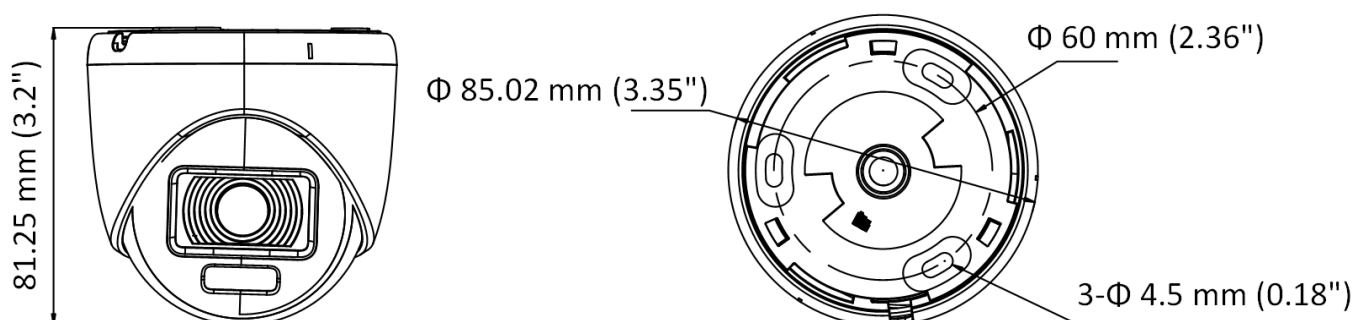

▪ Available Model

DS-2CE70DF0T-PF

▪ Dimension