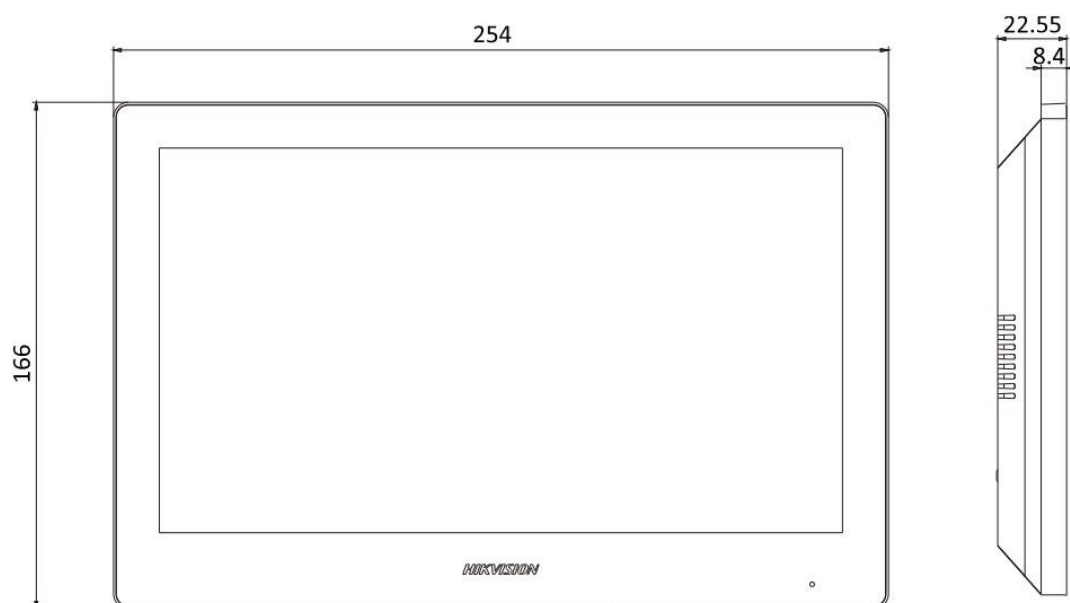

General	
Button	0
Installation	Surface mounting
Indicator	0
Weight	1118 g (with packaging) 660 g (without packaging)
Protective level	/
Power supply method	IEEE802.3af, standard PoE 12 VDC/1 A
Working temperature	-10 °C to 55 °C (14 °F to 131 °F)
Working humidity	10% to 90%
Dimensions	254 mm × 166 mm × 22.55 mm (10.0" × 6.5" × 0.89")
Battery	/
Application environment	Indoor
Power consumption	≤ 6 W
Language	English, French, Portuguese (Brazil), Spanish, Russian, German, Italian, Polish, Arabic, Turkish, Vietnamese, Hungarian, Dutch, Romanian, Czech, Bulgarian, Ukrainian, Croatian, Serbian, Greek, Portuguese, Slovak

▪ **Available Model**

DS-KH8520-WTE1

▪ **Dimension**