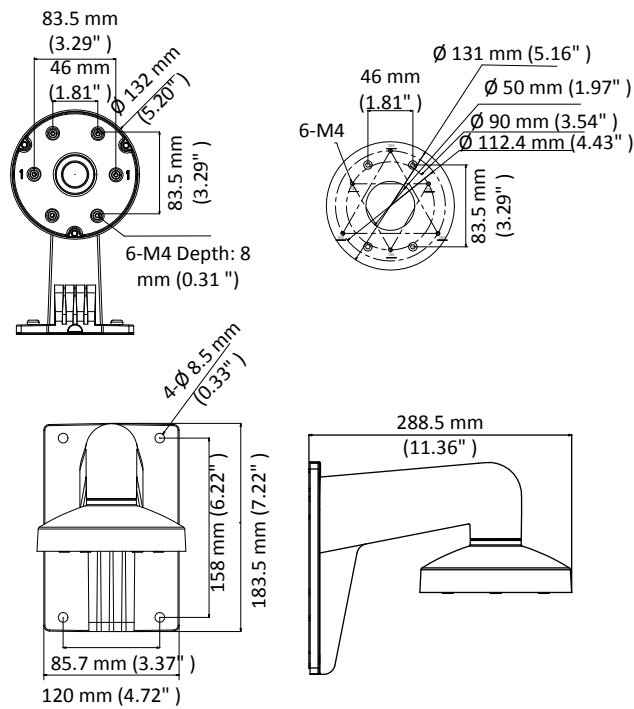

DS-1273ZJ-130-TRL

Wall Mount

Feature

- Aluminum alloy with surface spray treatment
- The cap design facilitates the installation

Dimension

Available Model

DS-1273ZJ-130-TRL

Parameter

Model	DS-1273ZJ-130-TRL
Parameters	Wall Mount
Appearance	Hikvision White
Material	Aluminum Alloy
Dimension	Ø 132 mm × 183.5 mm × 288.5mm (5.20" × 7.22" × 11.36")
Weight	900 g (1.98 lb.)

Note

- The mount should be installed on flat wall
- Waterproof rubber is necessary for the outdoor application.
- The wall must be capable of supporting at least 3 times as much as the total weight of the camera, and the mount.
- The mount's maximum load capacity is 3 kg (6.6 lb.).