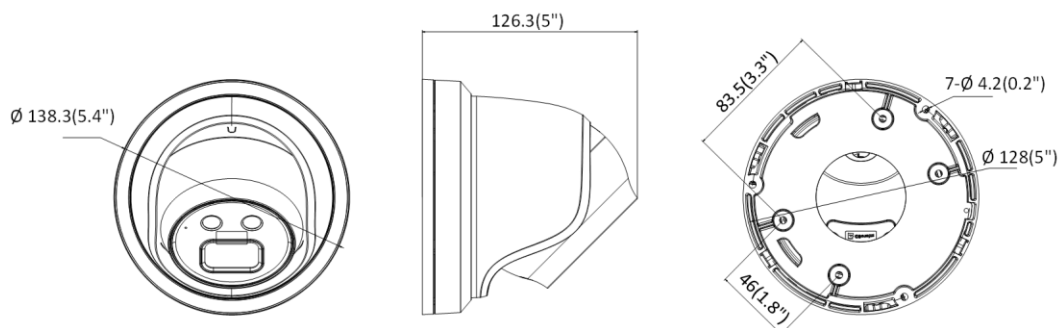

Storage Conditions	-30 °C to 60 °C (-22 °F to 140 °F), humidity 95% or less (non-condensing)
Power Supply	12 VDC ± 25%, Φ 5.5 mm coaxial power plug; reverse polarity protection; PoE (802.3af, class 3)
Power Consumption and Current	12 VDC, 0.48 A, max. 5.8 W; PoE (802.3af, 36 V to 57 V), 0.19 A to 0.12 A, max. 6.8 W
Material	Camera body: metal, trim ring: plastic
Dimensions	Camera: Φ 138.3 × 126.3 mm (Φ 5.4" × 5") With package: 170 × 170 × 150 mm (7" × 7" × 5.9")
Weight	Camera: approx. 740 g (1.6 lb.) With package: approx. 1060 g (2.3 lb.)
Approval	
EMC	FCC (47 CFR Part 15, Subpart B); CE-EMC (EN 55032: 2015, EN 61000-3-2: 2014, EN 61000-3-3: 2013, EN 50130-4: 2011 +A1: 2014); RCM (AS/NZS CISPR 32: 2015); IC (ICES-003: Issue 6, 2016); KC (KN 32: 2015, KN 35: 2015)
Safety	UL (UL 60950-1); CB (IEC 60950-1:2005 + Am 1:2009 + Am 2:2013); CE-LVD (EN 60950-1:2005 + Am 1:2009 + Am 2:2013); BIS (IS 13252(Part 1):2010+A1:2013+A2:2015); LOA (IEC/EN 60950-1)
Chemistry	CE-RoHS (2011/65/EU); WEEE (2012/19/EU); Reach (Regulation (EC) No 1907/2006)
Protection	Ingress protection: IP67 (IEC 60529-2013)

* Listed resolutions are only selectable options. It does not mean that all streams can work at their maximum resolution at the same time.

Available Model

- DS-2CD2386G2-I (2.8 mm)
- DS-2CD2386G2-I (4 mm)
- DS-2CD2386G2-I (6 mm)
- DS-2CD2386G2-IU (2.8 mm)
- DS-2CD2386G2-IU (4 mm)
- DS-2CD2386G2-IU (6 mm)

Dimension

Unit: mm(inch)