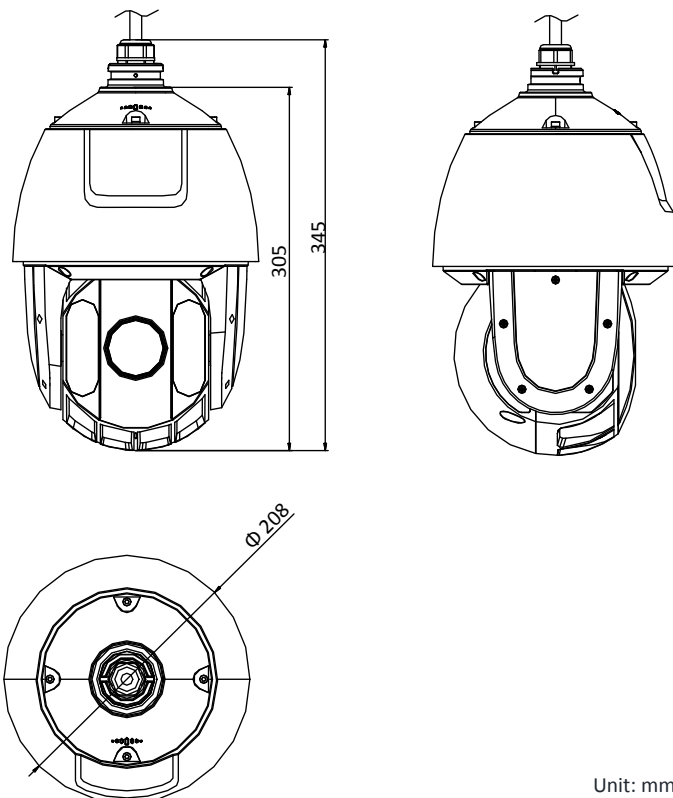

	Finnish, Croatian, Slovenian, Serbian, Turkish, Korean, Traditional Chinese, Thai, Vietnamese, Japanese, Latvian, Lithuanian, Portuguese (Brazil)
Power	24 VAC, 2.2 A, 50/60 Hz and Hi-PoE, 42.5 to 57 VDC, 1.41 A Max.: 30 W, including max. 10W for IR
Working Temperature	-30°C to 65°C (-22°F to 149°F)
Working Humidity	≤ 90%
Protection Level	IP66 Standard, 4000V Lightning Protection, Surge Protection and Voltage Transient Protection
Material	ADC 12, PC+10% GF
Dimensions	Φ 208 mm × 345 mm (Φ 8.19" × 13.58")
Weight	Approx. 3.3 kg (7.28 lb)

Dimensions

Unit: mm

Accessory

Included

DS-1602ZJ

Wall Mount

Optional

DS-1604ZJ-Box-Corner